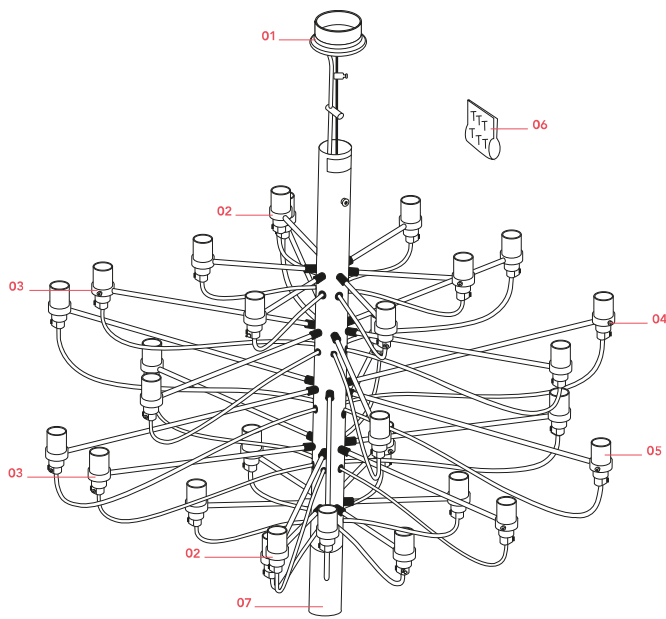

Physical

Colour	Brass
Length (mm)	880
Cord length (mm)	2800
Canopy dimension (mm)	36
Canopy width (mm)	146
Net weight (kg)	5.6
Package volume (m3)	0.02
IP internal	20

Download

[Mounting instructions](#) PDF

RF28987

LED Frosted Mini Lamp E14 2,7W
2700K Dimmable (set 32pcs)

INCLUDED

RF28988

LED Clear Mini Lamp E14 2W
2200K Dimmable (Set 32pcs)

Spare Parts

- | | | |
|-----|--------------------------|-----------|
| 01. | Ceiling rose | RL7060800 |
| 02. | Brass short arm (180mm) | RL7050459 |
| 03. | Brass medium arm (330mm) | RL7050559 |
| 04. | Brass long arm (430mm) | RL7050659 |
| 05. | 2097 E14 lamp holder | RL7050100 |
| 06. | Brass lower cap | RL7050759 |
| 07. | Brass lower cap | RL7050959 |

DOWNLOAD

RL7060800

Ceiling rose

RL7050459

Brass short arm (180mm)

RL7050559

Brass medium arm (330mm)

RL7050659

Brass long arm (430mm)

RL7050100

2097 E14 lamp holder

RL7050759

Brass lower cap

RL7050959

Brass lower cap