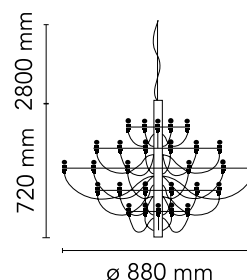

FLOS

A1402059 Brass

2097/30 (clear bulbs)

Designed by Gino Sarfatti, 1958

LED retrofit - 30 x 15W

Suspension lamp providing diffused light. Steel central structure with brass arms, both available either chromium-plated or golded. Steel ceiling fitting and rose.

Are you a professional and your project needs consulting and support?

[BOOK AN APPOINTMENT](#)

Main specifications

EAN	8059607000441
Mounting	Suspension
Environments	Indoor dry location
Light Source Type	Bulb
Lamp category	LED retrofit
Lamp holders	E14
Ilcos	IBS/F
Number of heads	30
Power (W)	15

Physical

Colour	Brass
Length (mm)	880
Cord length (mm)	2800
Canopy dimension (mm)	36
Canopy width (mm)	146
Net weight (kg)	5.6
Package volume (m3)	0.02
IP internal	20

Download

[Mounting instructions](#) PDF