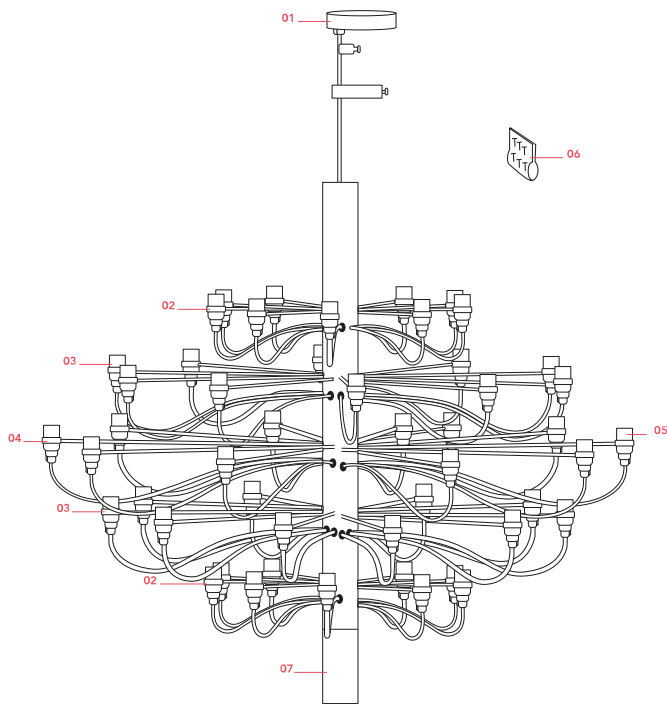

## Schematic light drawing

Luminous flux Luminaire  
5500 lm

RF28889

LED Frosted Mini Lamp E14 2,7W  
2700K Dimmable (Set 20pcs)

INCLUDED

RF28890

LED Clear Mini Lamp E14 2W  
2200K Dimmable (Set 20pcs)

NOT INCLUDED

RF28987

LED Frosted Mini Lamp E14 2,7W  
2700K Dimmable (set 32pcs)

## Spare Parts

- |     |                               |           |
|-----|-------------------------------|-----------|
| 01. | Ceiling rose                  | RL7060700 |
| 02. | Opal black short arm (200mm)  | RF26022   |
| 03. | Opal black medium arm (375mm) | RF26024   |
| 04. | Opal black long arm (475mm)   | RF26025   |
| 05. | 2097 E14 lamp holder          | RL7050100 |
| 06. | Opal black screw kit          | RF1400100 |
| 07. | Opal black lower cap          | RF1400300 |