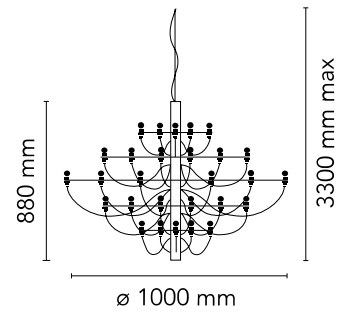

### Physical

Colour	Matte Black
Length (mm)	1000
Cord length (mm)	2800
Canopy dimension (mm)	36
Canopy width (mm)	146
Net weight (kg)	10.03
Package volume (m3)	0.04
IP internal	20